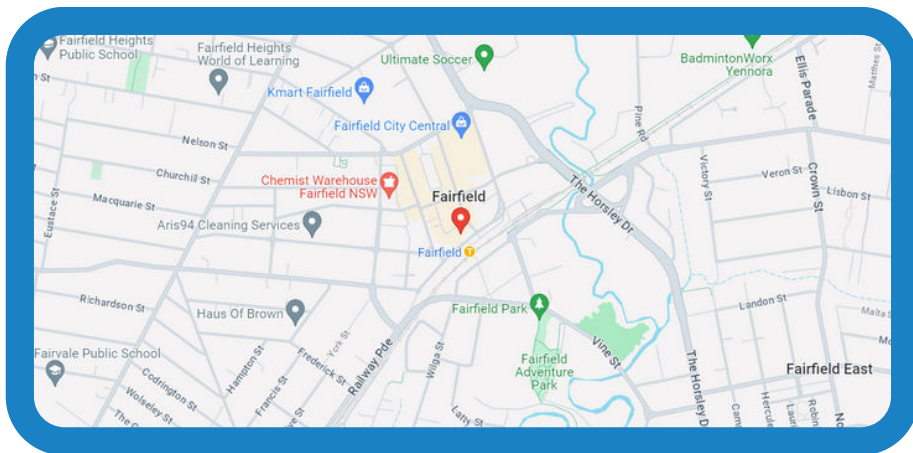

SSA Venue Guide

Fairfield Campus

Elysian School, 5/73-79 The Crescent, Fairfield

Enter via back door on Council Lane

Public Transport

The centre is across the road from Fairfield Train Station, with buses also running immediately in front of the building as well!

Parking

There are a range of timed parking spots on the surrounding streets, as well as a paid car park just behind the centre on Council Lane!

be elysian
**ELYSIAN SCHOOL
AUSTRALIA**

Start

Finish

- We're not too hard to find - just enter through the back door on Council Lane!
- Please arrive around 10 minutes prior to class to ensure that classes can start on schedule.

- Students are to be picked up from the **same location** as where they were dropped off.
- If you are running late for whatever reason, please let us know as soon as possible!

Speaking Schools
AUSTRALASIA