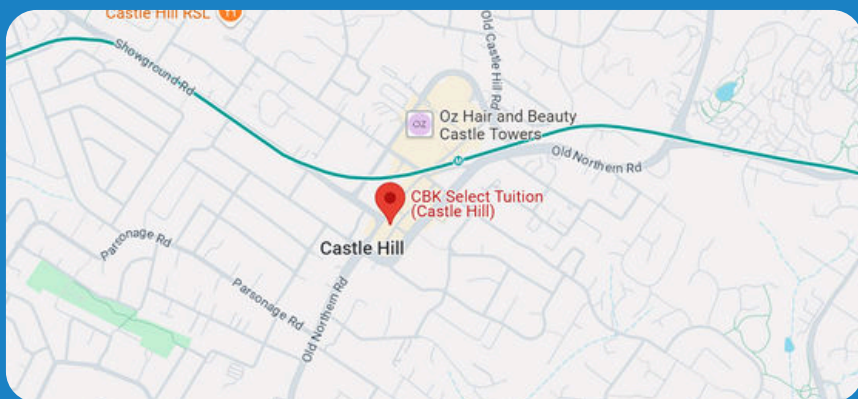

SSA Venue Guide

Castle Hill Campus

CBK Select Tuition, Suite 5, 269-271 Old Northern Rd, Castle Hill

Public Transport

We are around a 3 minute walk from the Castle Hill Metro Station - there are plenty of trains (and buses) that go through there!

Parking

There is plenty of parking nearby in the Castle Towers Shopping Centre or on McDougall Ln

Start

Finish

- We are visible from the street - just head inside CBK Select Tuition!
- Please arrive around **10 minutes** prior to class to ensure that classes can start on schedule.

- Students are to be picked up from the **same location** as where they were dropped off.
- If you are running late for whatever reason, please let us know as soon as possible!